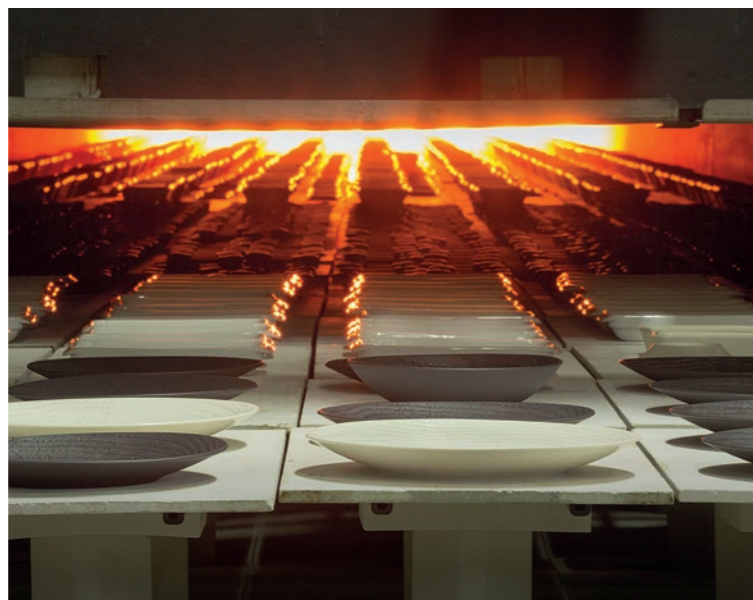

At Revol, whether we are facing constraints or opportunities, we see today's world as a source of inexhaustible inspiration and innovation. Working the land in tribute to our Earth and with the respect that we owe it - what could be more gratifying than that?

We are a family company rooted in the land that saw it born and grow. We are faithful to our original values yet resolutely forward-facing. Our Drome factory draws its energy from constant innovation and creativity to continually renew itself.

LA MANUFACTURE THE FACTORY

Dans la chaleur des fours qui dictent le tempo de la production règne une ambiance studieuse et concentrée. Nos artisans, fiers de leur métier perpétuent avec soin et passion des savoir-faire rares et en constante évolution depuis neuf générations. Ils sont les garants de notre expertise et le socle indispensable de notre créativité.

With the heat of the kilns driving the tempo of our production, the atmosphere at Revol is studious and highly focused. Our artisans are proud of their work and, carefully and passionately continue to perpetrate the rare skills and knowledge that have evolved over the course of nine generations. They are the roots of our expertise and the essential driver of our creativity.