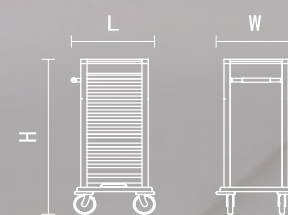

## HOUSEKEEPING CART 2B

CODE:R010400  
 SIZE:L1100×W600×H1160mm

HOUSEKEEPING  
CART 2C

CODE:R010500  
SIZE:L1380×W600×H1160mm

HOUSEKEEPING  
CART 2A

CODE:R010300  
SIZE:L430×W410×H1160mm