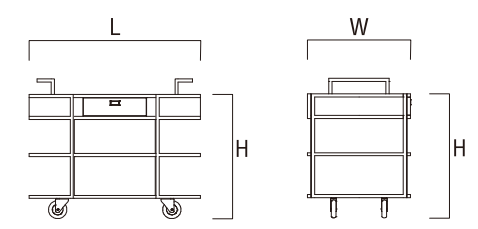

SERVICE TROLLEY

OVAL

Item: Service Trolley
Code: ST0206
Size: L1300 x W650 x H850mm