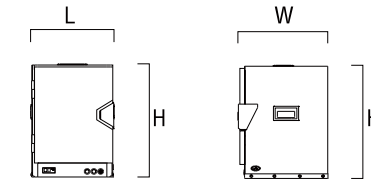

HOT BOX

Hot Box
CODE:R030000
SIZE:L350×W380×H492mm