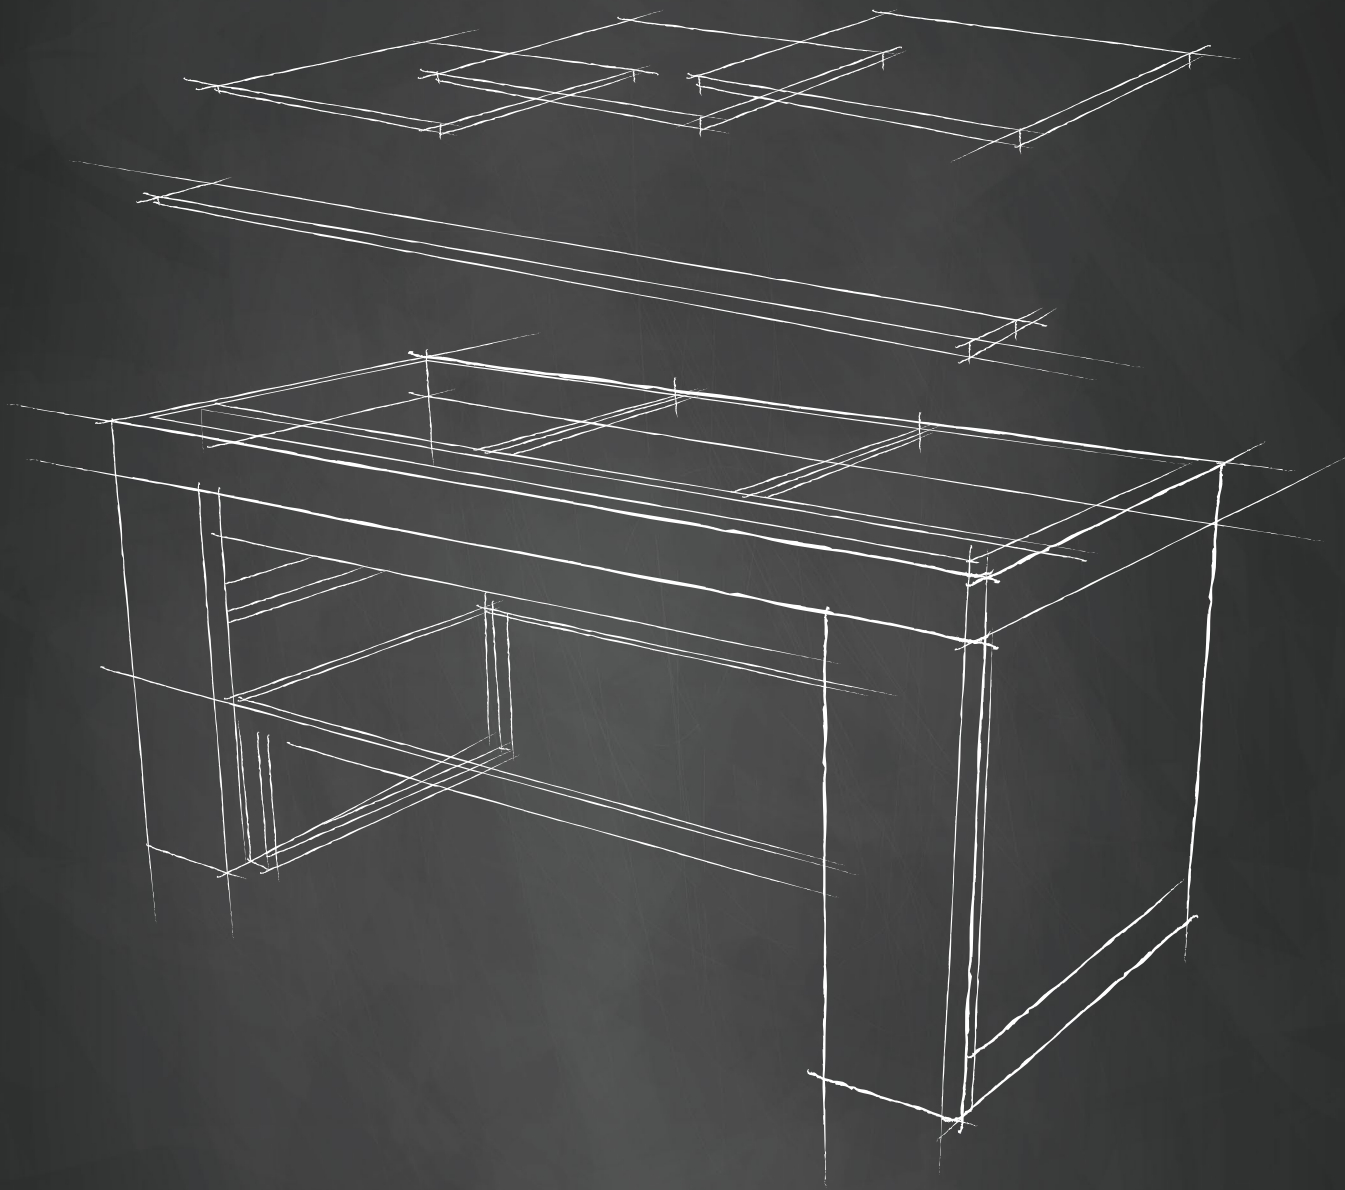

DELUXE + *Modular System*