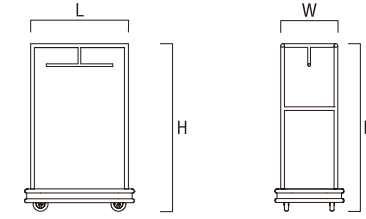

ITEM:Luggage Cart-1
CODE:O80901
SIZE:L1150×W720×H1800mm