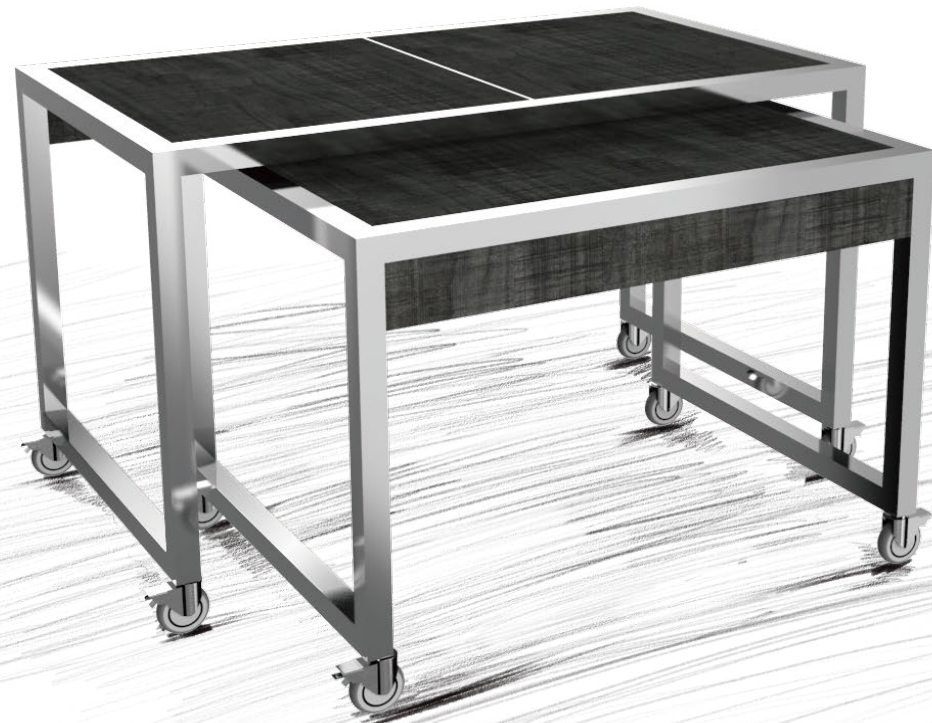

DELUXE

TABLE DUET

Duet, 2 players perform better.

- Nesting Tables with casters
- Interchangeable module tops
- Compatible with Deluxe Buffet Station modular equipment