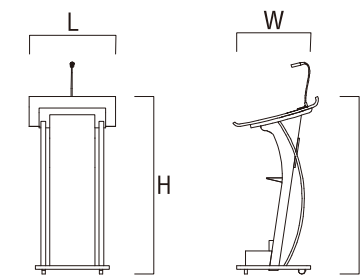

## PARTITION

ITEM:Partition-2  
 CODE:O81002  
 SIZE:L600×W30×H2000mm\*4

ITEM:Podium-1  
 CODE:O82201  
 SIZE:L570x W570 x H1200mm

ITEM:Podium-2  
CODE:082202  
SIZE:L600x W500 x H1200mm