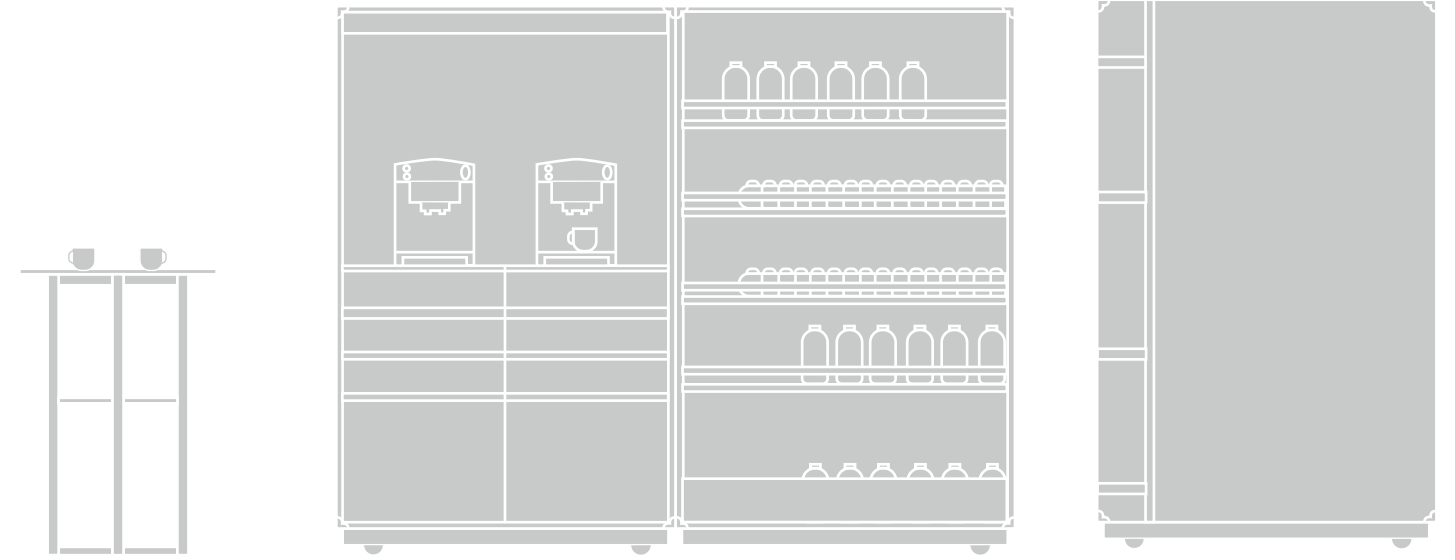

## REMIX EDITION

Specializes in hotel product design and development of Food & Beverage equipment and catering systems. Our dedicated team has the international background of product, architectural and interior design, with skilled engineers bringing our enthusiasm and expertise to clients.