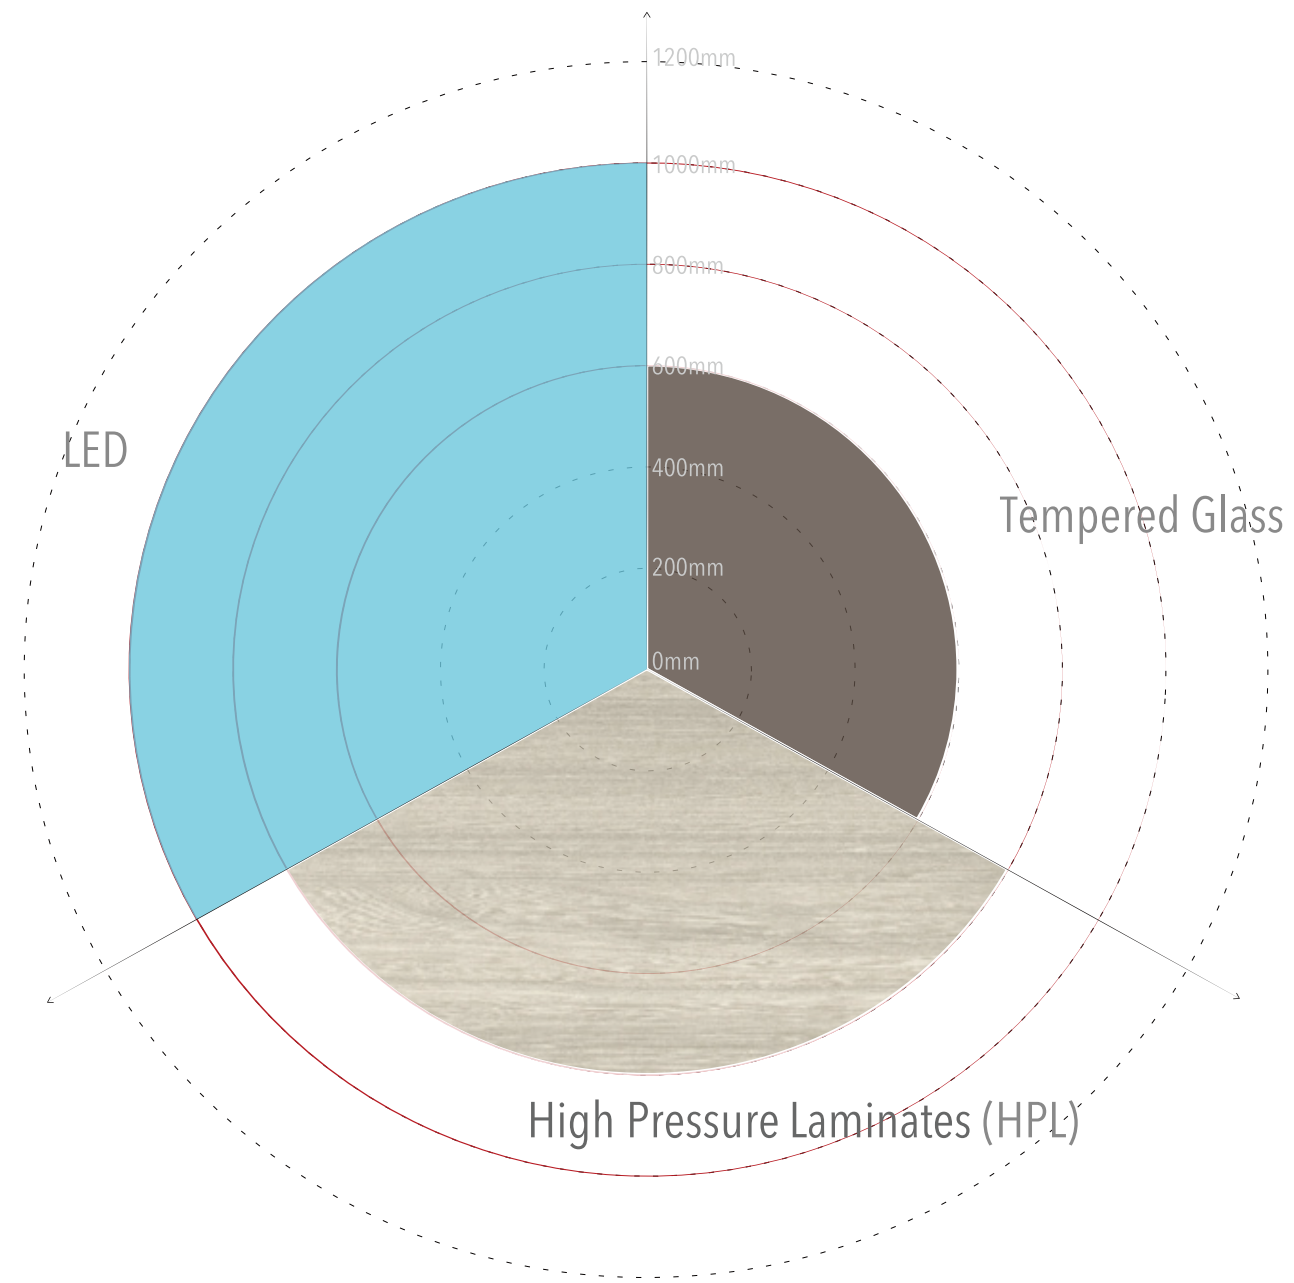

BUFFET TABLE

Laminate, glass and LED table tops