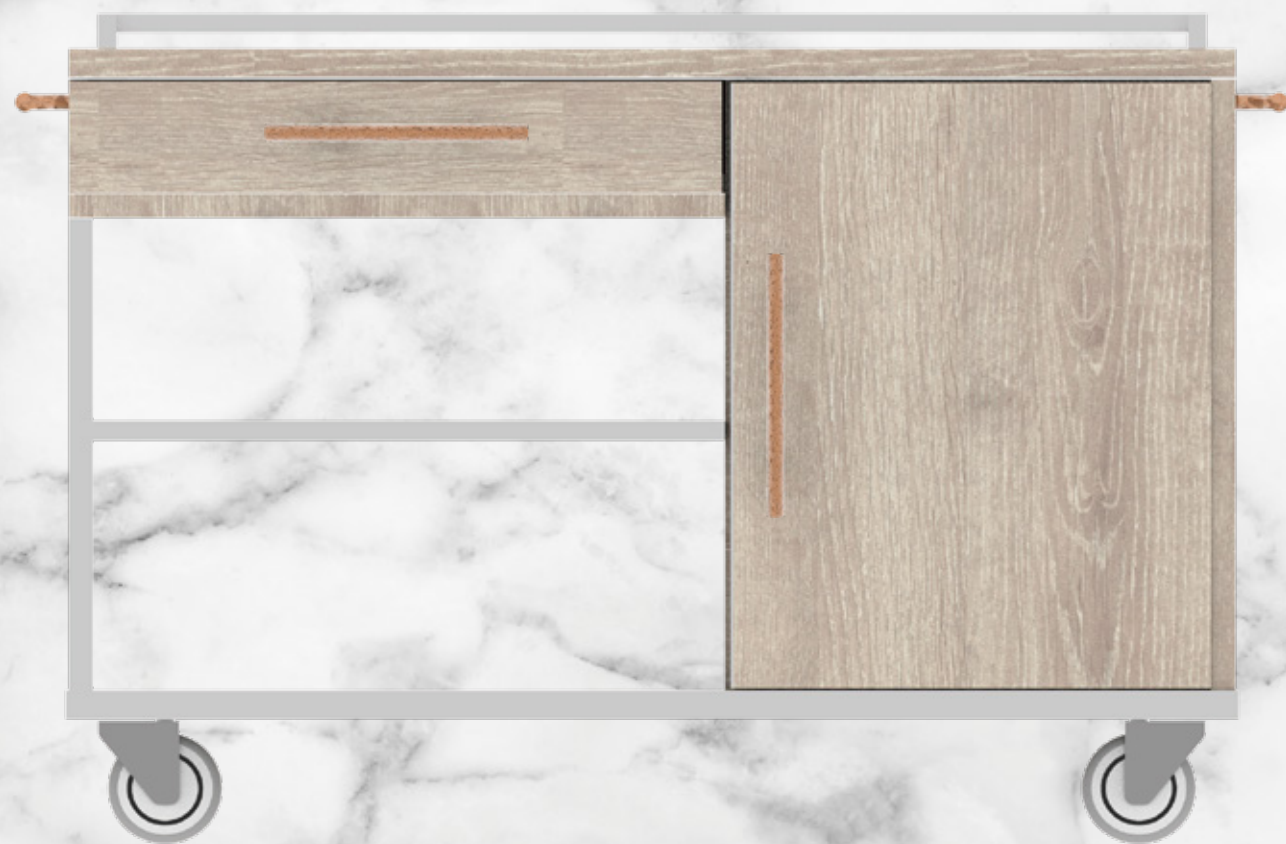

SERVICE TROLLEY

HAMMER

Hand made solid brass Hammer texture finish

Laminate color options

Stainless steel color options