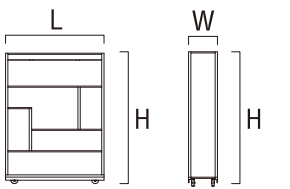

LED BAR

ITEM: LED Bar
CODE: O80703
SIZE: L1800×W720×H1150mm

Laminate color options

Stainless steel color options

DISPLAY

ITEM: Buffet Display-3
CODE: O80603
SIZE: L1700×W500×H2300mm

Laminate color options

Stainless steel color options