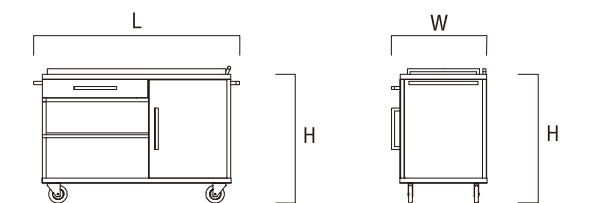

# SERVICE TROLLEY

HAMMER

Hand made solid brass Hammer texture finish

Item:Service Trolley  
Code:ST0300  
Size:L1200×W600×H850mm

Item:Wine Trolley  
Code:ST0304  
Size:L1200×W600×H850mm

Item:Dessert Trolley  
Code:ST0305  
Size:L1200×W600×H850mm