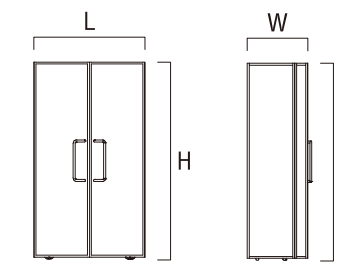

COFFEE CABINET