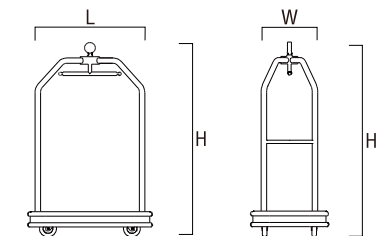

LUGGAGE CART

ITEM:Luggage Cart-2
CODE:O80902
SIZE:L1150×W720×H1840mm