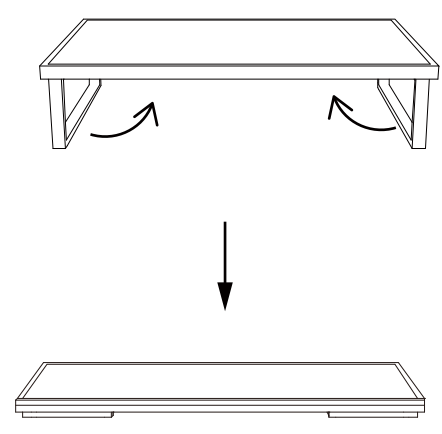

Accessories

ITEM	CODE	SIZE
  Plate shelving table	AC0803	L1520×W820×H350mm
  LED Front Panel (1/1 unit)	AC0111	L1400×W700×W20mm
  LED Front Panel (1/2 unit)	AC0112	L700×W700×W20mm
  Laminate Front Panel (1/1 unit)	AC0101	L1400×W700×W20mm
  Laminate Front Panel (1/2 unit)	AC0102	L700×W700×W20mm