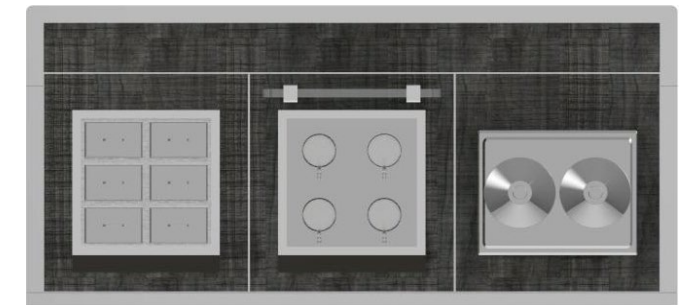

Chinese Noodle Station