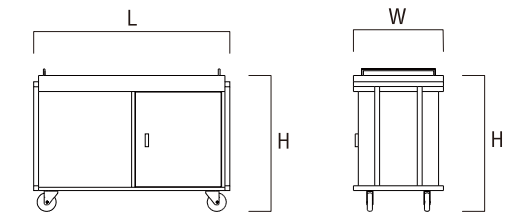

Item:Service Trolley
Code:ST0406
Size:L1200×W600×H850mm