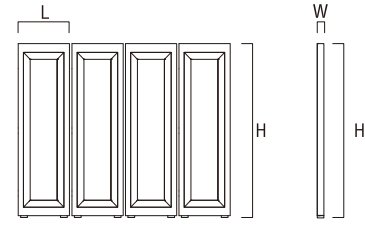

ITEM:Partition-1
CODE:O81001
SIZE:L600×W30×H2000mm*4