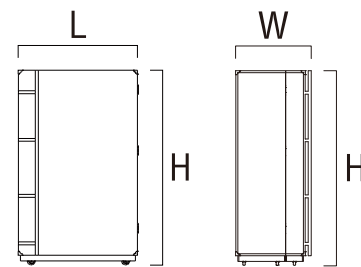

COFFEE CABINET