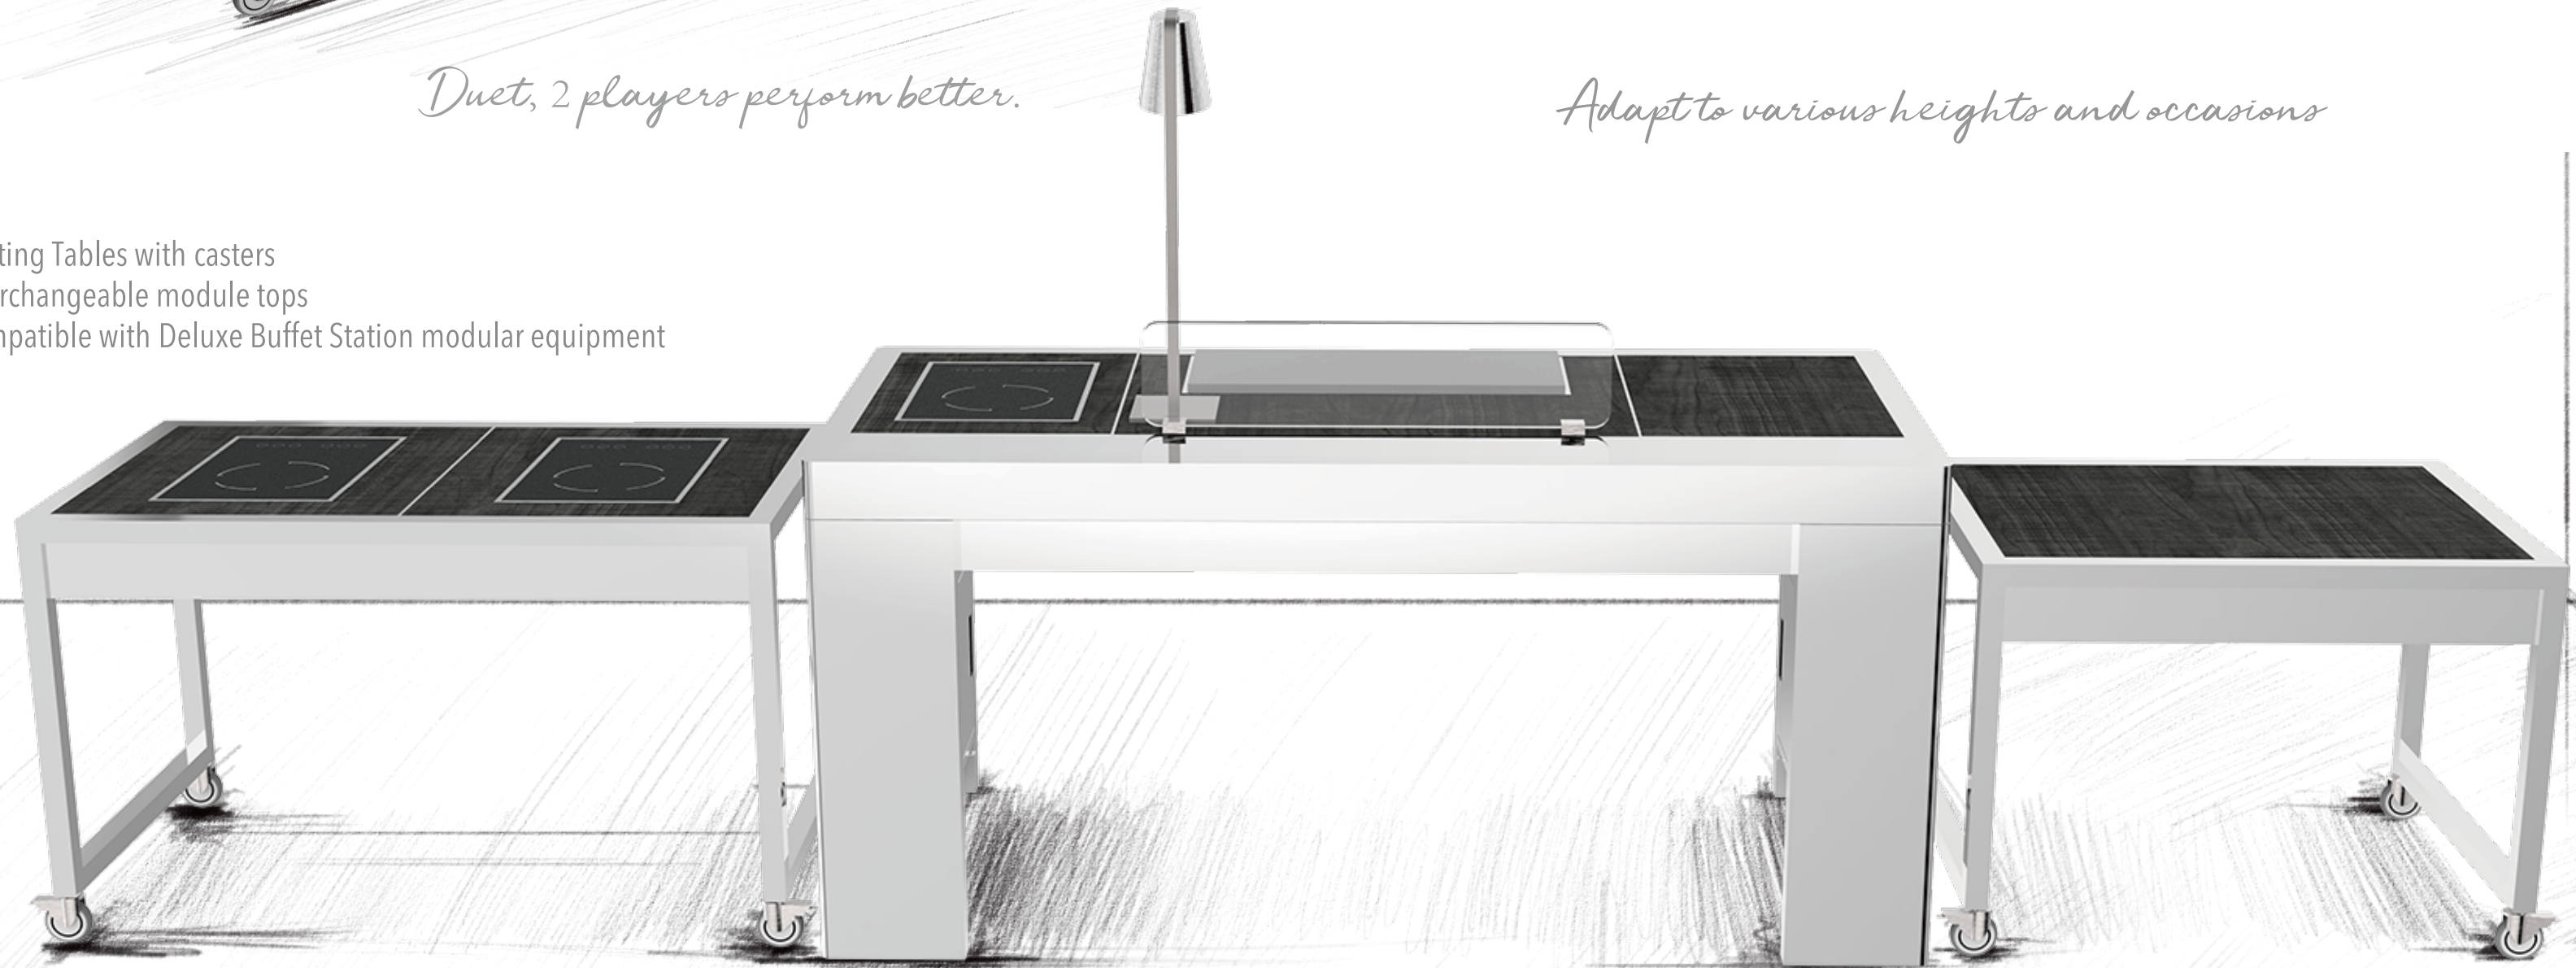

Adapt to various heights and occasions