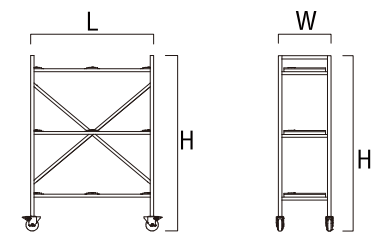

Hot Box Rack
3 Layers design for 6 hot boxes
CODE:RAC0302
SIZE:L1120×W450×H1560mm