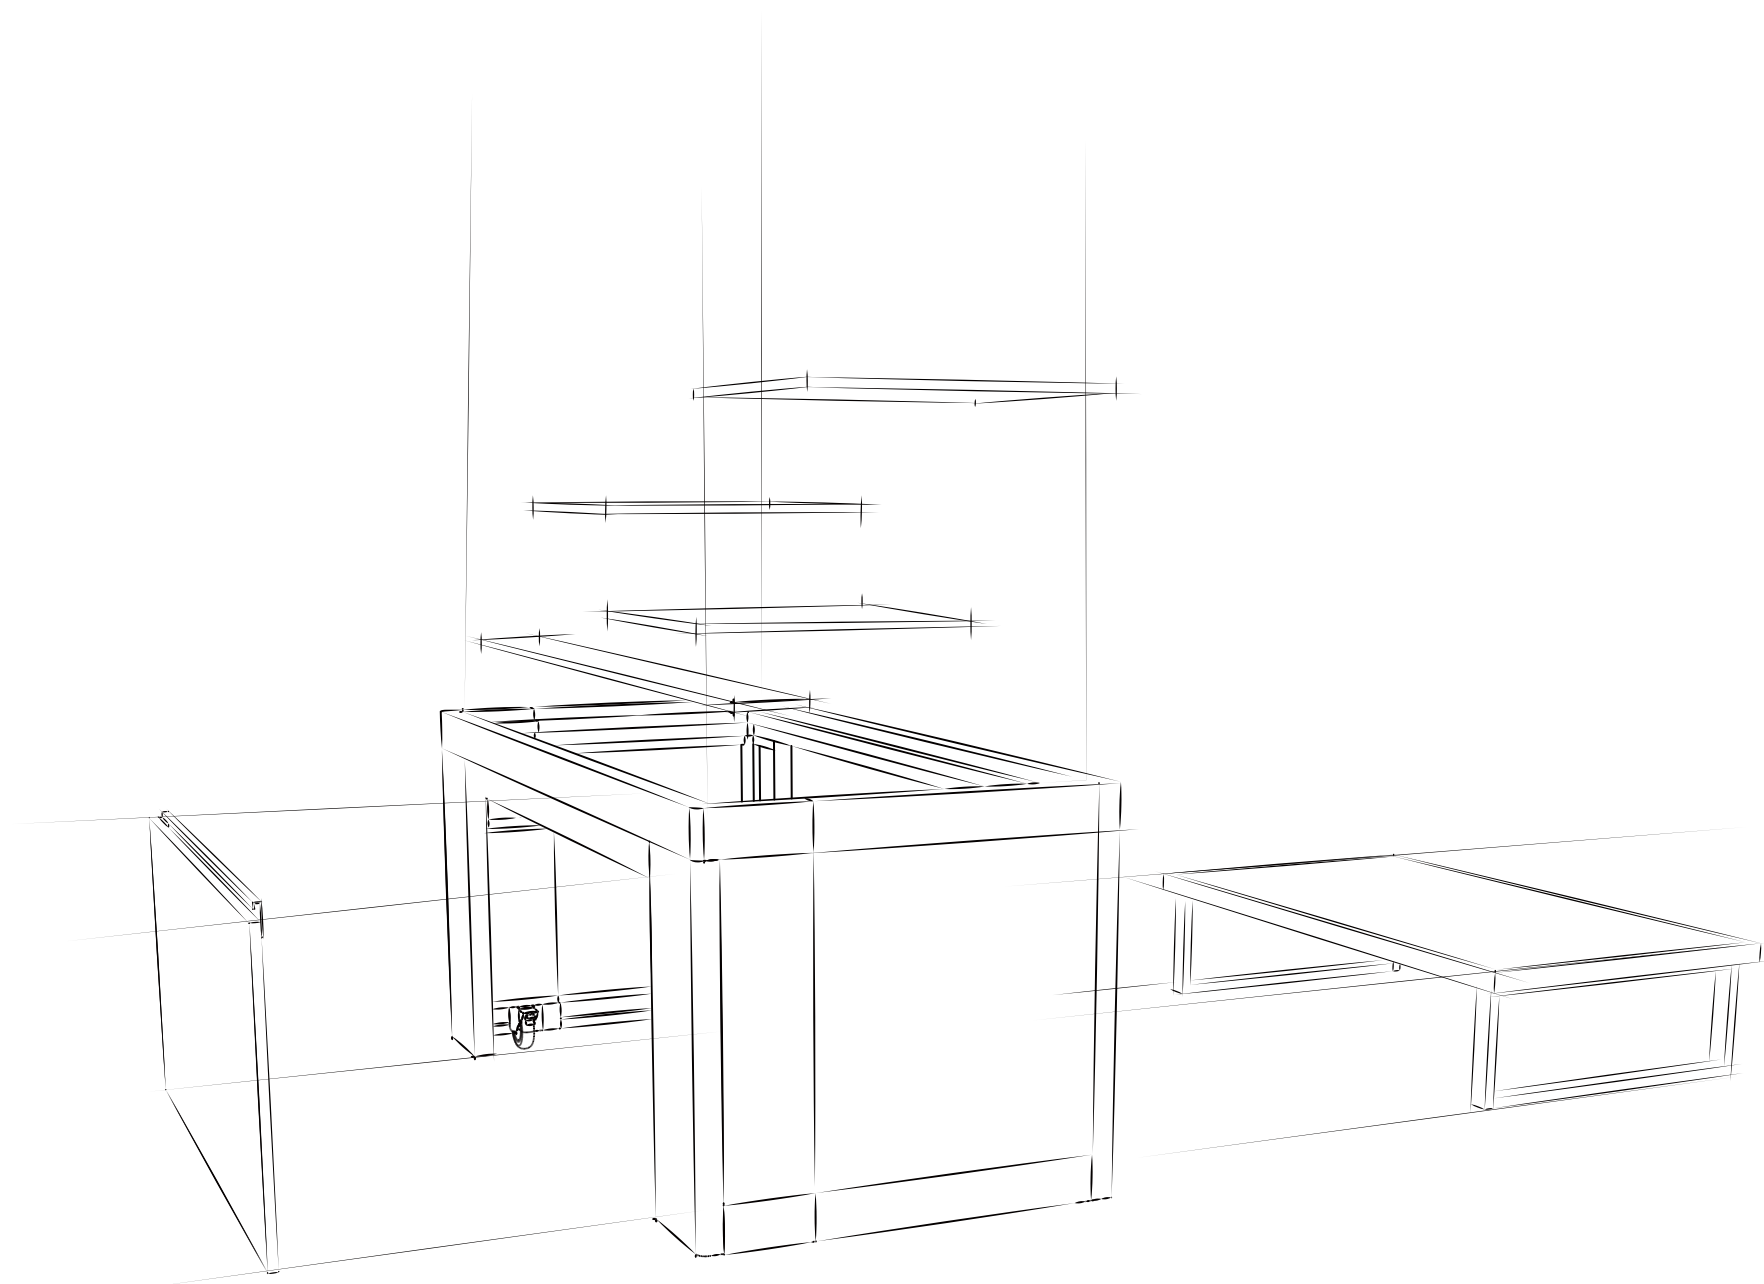

DELUXE

BUFFET STATION

- *Collapsible* Sturdy & solid #304 stainless steel frame!
- *Detachable* Interchangeable modular equipments!
- *Premium* Quality plywood laminate panels!
- *Skirting* Front panel with laminate or LED options
- *Concealed* Casters
- *Optional* Plate shelving table

DELUXE SERIES MATERIAL FINISHES:

Top, side & Front Panel finishes

Premium High Pressure Laminates options (HPL)

Stone finishes	 Lava Stone SSJ01	 Grey Stone SSJ04	 Beige Marbling SSJ06		
Timber finishes	 Ash SWN04	 Cedar SWN05	 Oak SWN02	 Alder SWN03	 Light Oak SWN01

Buffet Station, Duet Nesting Table & Trolley Frames finishes

Stainless steel options

 Brushed #304 S/S SSB	 Mirrored #304 S/S SSM	 Brushed Brass BRB	 Mirrored Brass BRM