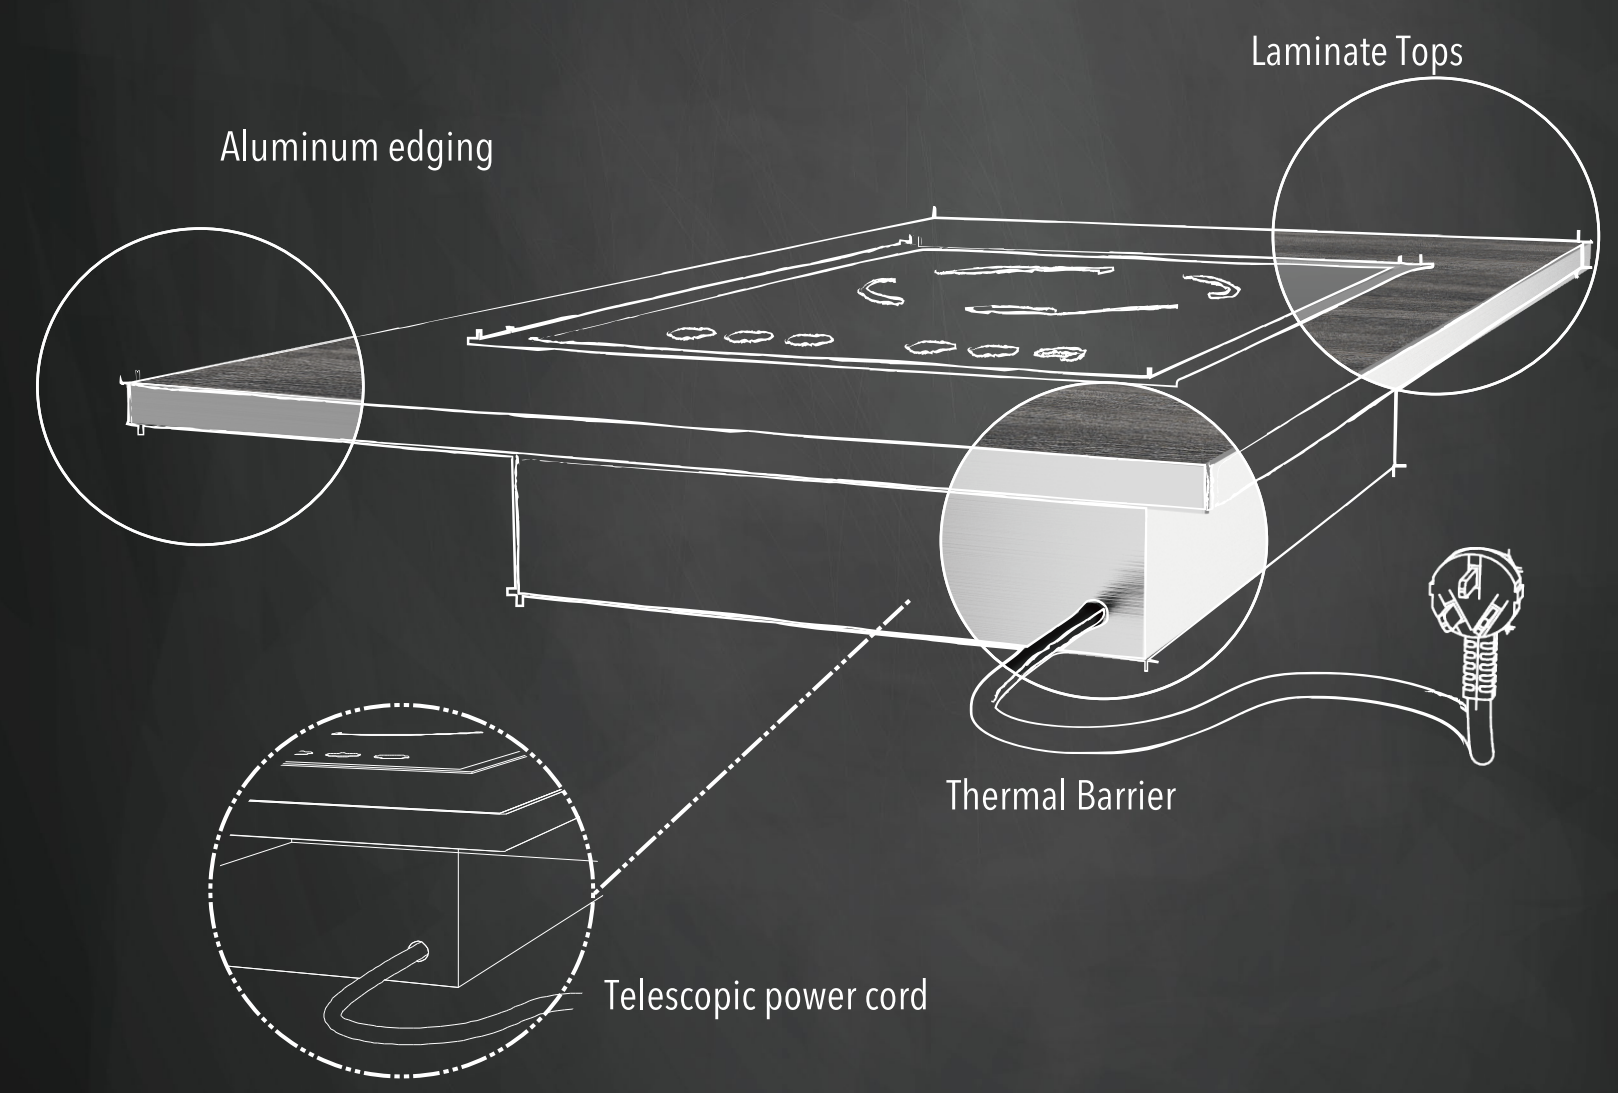

Thinking out of the box.