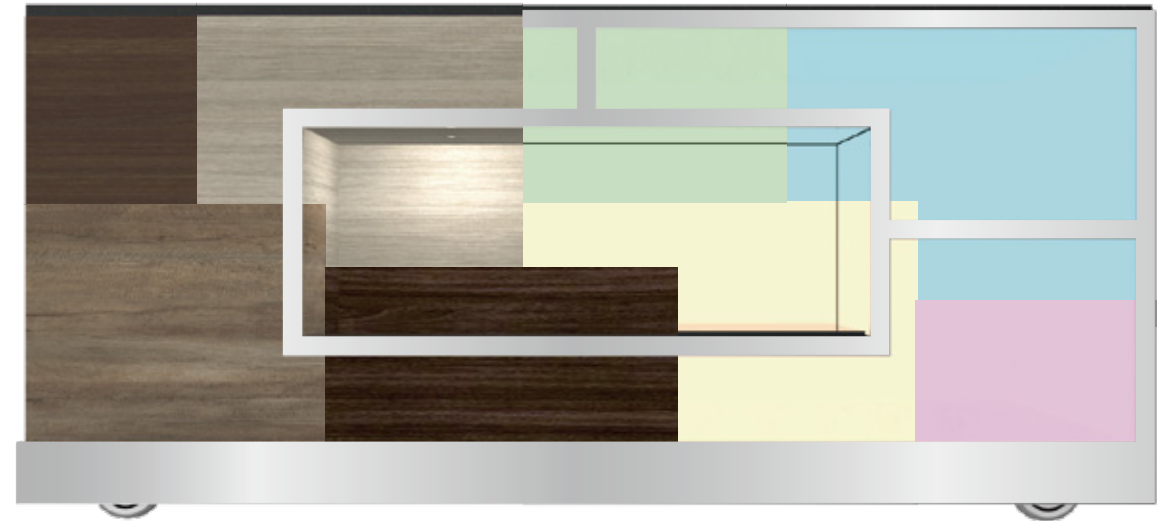

See
Anything
to
Make
different

Different materials make a difference.
Versatile functions, fire your passion!