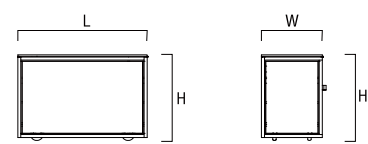

LED BAR

ITEM: LED Bar
CODE: O80703
SIZE: L1800×W720×H1150mm

Laminate color options

Stainless steel color options

DISPLAY

ITEM: Buffet Display-3
CODE: O80603
SIZE: L1700×W500×H2300mm

Laminate color options

Stainless steel color options