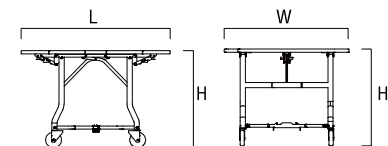

ROOM SERVICE TROLLEY

Five-folded Room Service Trolley
CODE:R020200
SIZE:L1085×W915×H750mm

HOT BOX