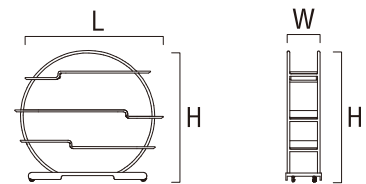

DISPLAY

ITEM: Buffet Display-2
CODE: O80602
SIZE: L2260×W540×H2030mm

Laminate color options

ITEM: Buffet Display-1
CODE: O80601
SIZE: L1600×W500×H2000mm

Laminate color options