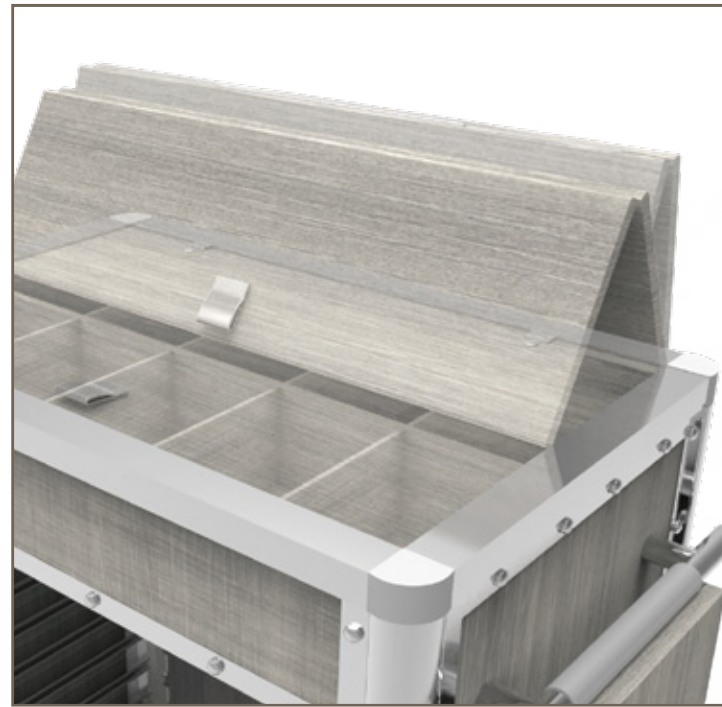

Foldable panel cover