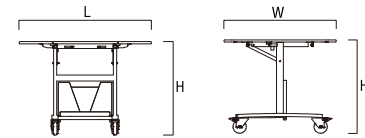

ROOM SERVICE TROLLEY

Tri-folded Room Service Trolley
CODE:R020100
SIZE:L1050×W900×H765mm