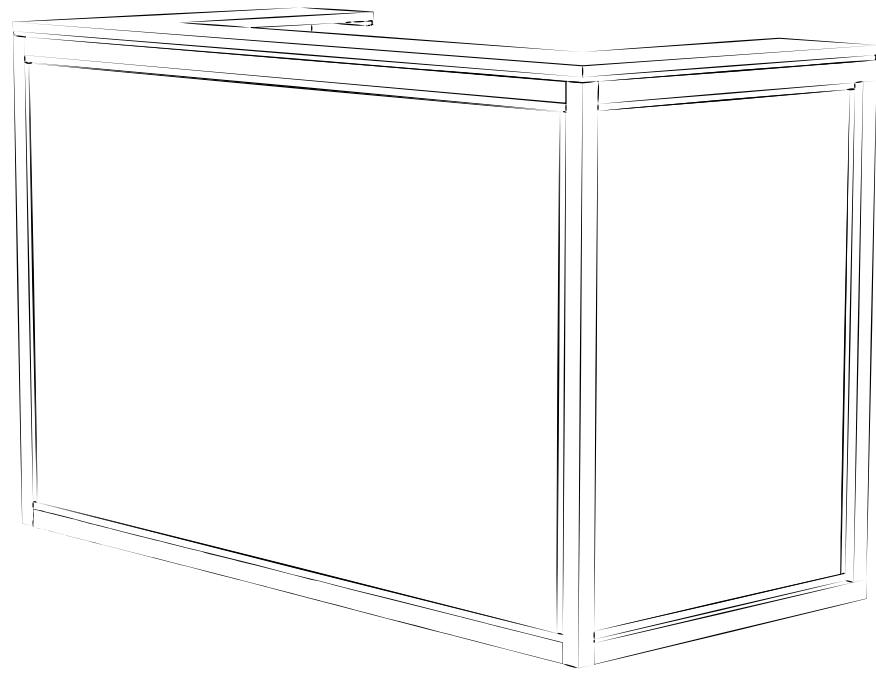

LED BAR

ITEM: LED Bar
CODE: O80703
SIZE: L1800×W720×H1150mm

Laminate color options

Stainless steel color options

DISPLAY

ITEM: Buffet Display-3
CODE: O80603
SIZE: L1700×W500×H2300mm

Laminate color options

Stainless steel color options