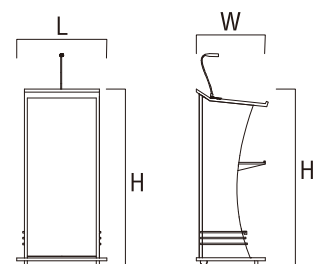

PODIUM

ITEM:Podium-3
CODE:082203
SIZE:L600x W460 x H1200mm