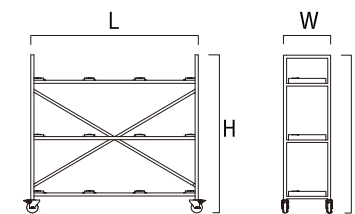

Hot Box Rack
3 Layers design for 9 hot boxes
CODE:RAC0301
SIZE:L1650×W450×H1560mm