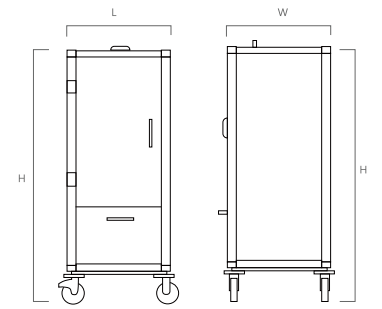

ASSEMBLE HOUSEKEEPING CART 1A

-2 Shelvings