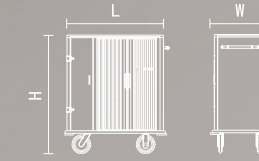

HOUSEKEEPING CART 2B