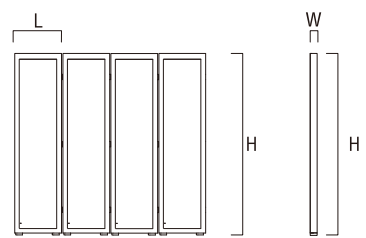

## PARTITION

ITEM:Partition-2  
 CODE:O81002  
 SIZE:L600×W30×H2000mm\*4

ITEM:Podium-1  
 CODE:O82201  
 SIZE:L570x W570 x H1200mm

ITEM:Podium-2  
CODE:082202  
SIZE:L600x W500 x H1200mm