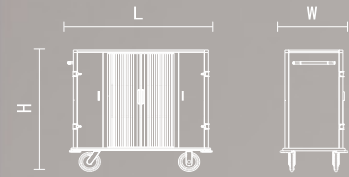

## HOUSEKEEPING CART 2B

CODE:R010400  
 SIZE:L1100×W600×H1160mm

HOUSEKEEPING  
CART 2C

CODE:R010500  
SIZE:L1380×W600×H1160mm

HOUSEKEEPING  
CART 2A

CODE:R010300  
SIZE:L430×W410×H1160mm