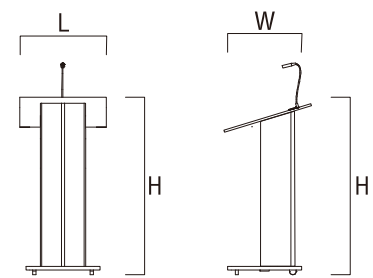

## PARTITION

ITEM:Partition-2  
 CODE:O81002  
 SIZE:L600×W30×H2000mm\*4

ITEM:Podium-1  
 CODE:O82201  
 SIZE:L570x W570 x H1200mm

ITEM:Podium-2  
CODE:082202  
SIZE:L600x W500 x H1200mm