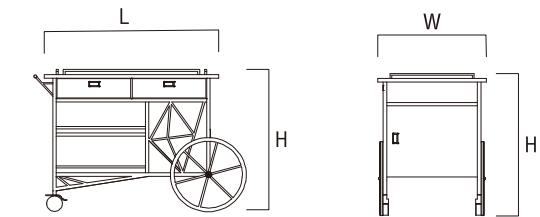

# VOITURE

Item: Service Trolley  
Code: ST0100  
Size: L1200×W600×H850mm

Item: Cooking Trolley  
Code: ST0101  
Size: L1200×W600×H850mm

Item: Dessert Trolley  
Code: ST0105  
Size: L1200×W600×H850mm

Item: Wine Trolley  
Code: ST0104  
Size: L1200×W600×H850mm