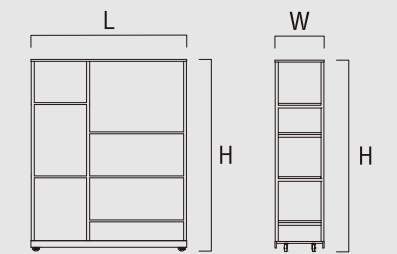

# DISPLAY

ITEM: Buffet Display-2  
 CODE: O80602  
 SIZE: L2260×W540×H2030mm

Laminate color options

ITEM: Buffet Display-1  
 CODE: O80601  
 SIZE: L1600×W500×H2000mm

Laminate color options